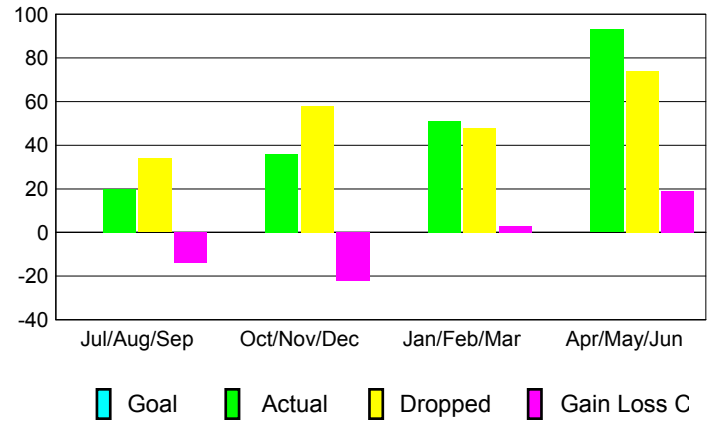

Membership Results 2012-2013
Goal, New, Dropped, Gain/Loss